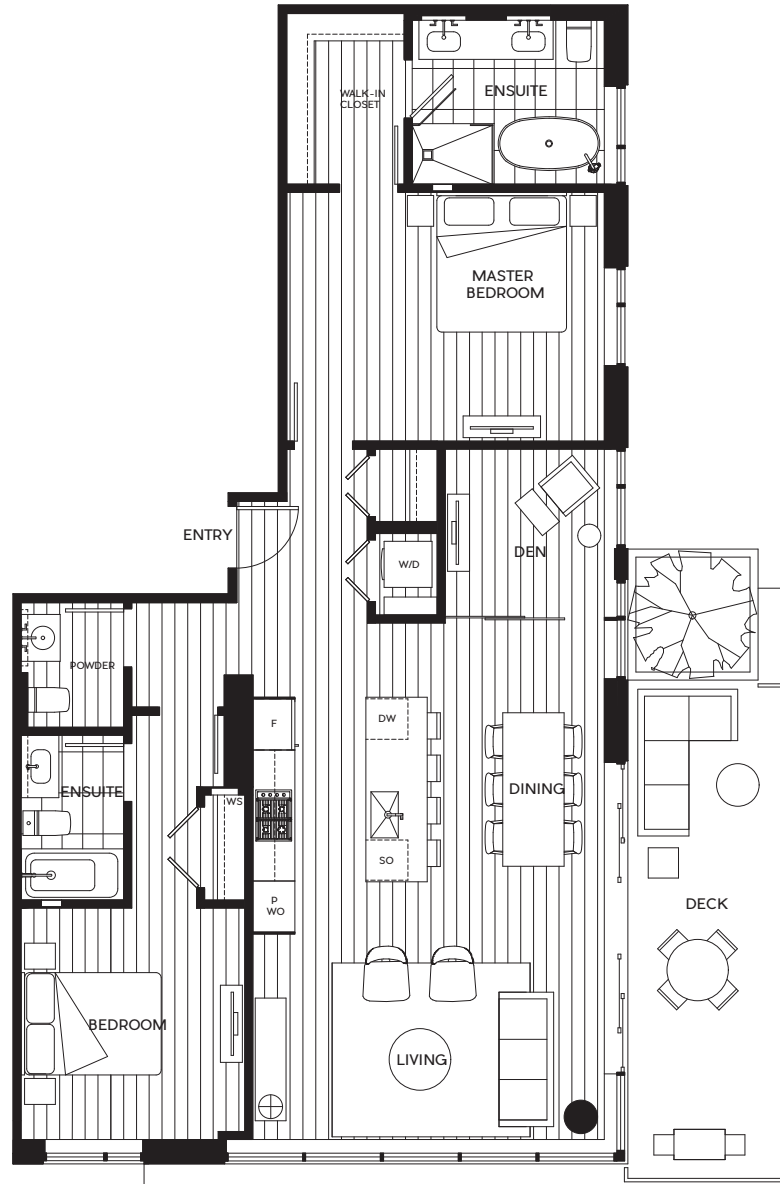

MIRABEL

English Bay

PLAN U

2 Bedroom, Den + 2½ Bath

1,336 SF